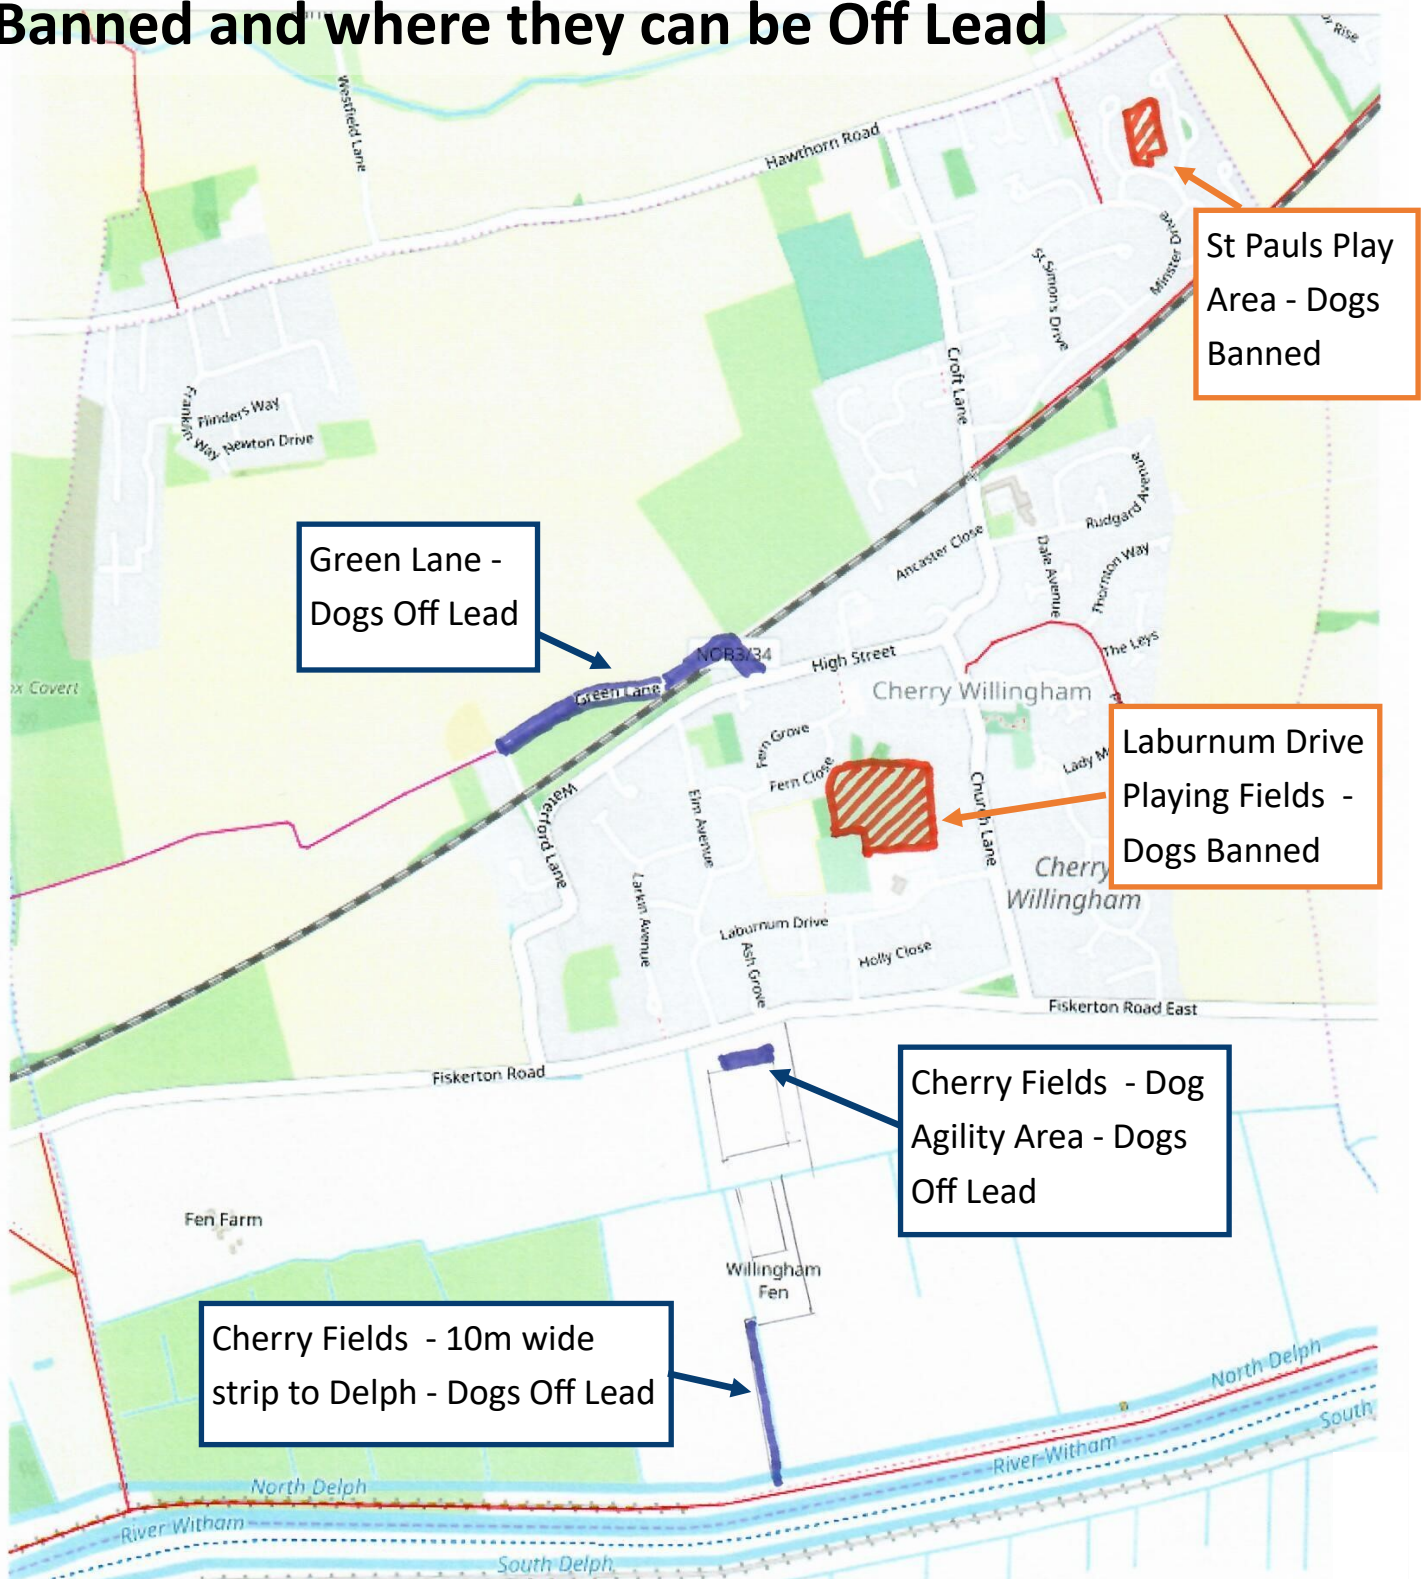

Map showing areas where Dogs are Banned and where they can be Off Lead

Key:

St Paul's Play Area and Laburnum Drive Playing Fields where Dogs are banned. (Assistance dogs exempted.)

Green Lane and specific areas on Cherry Fields where Dogs are allowed Off Lead but under Close Control.