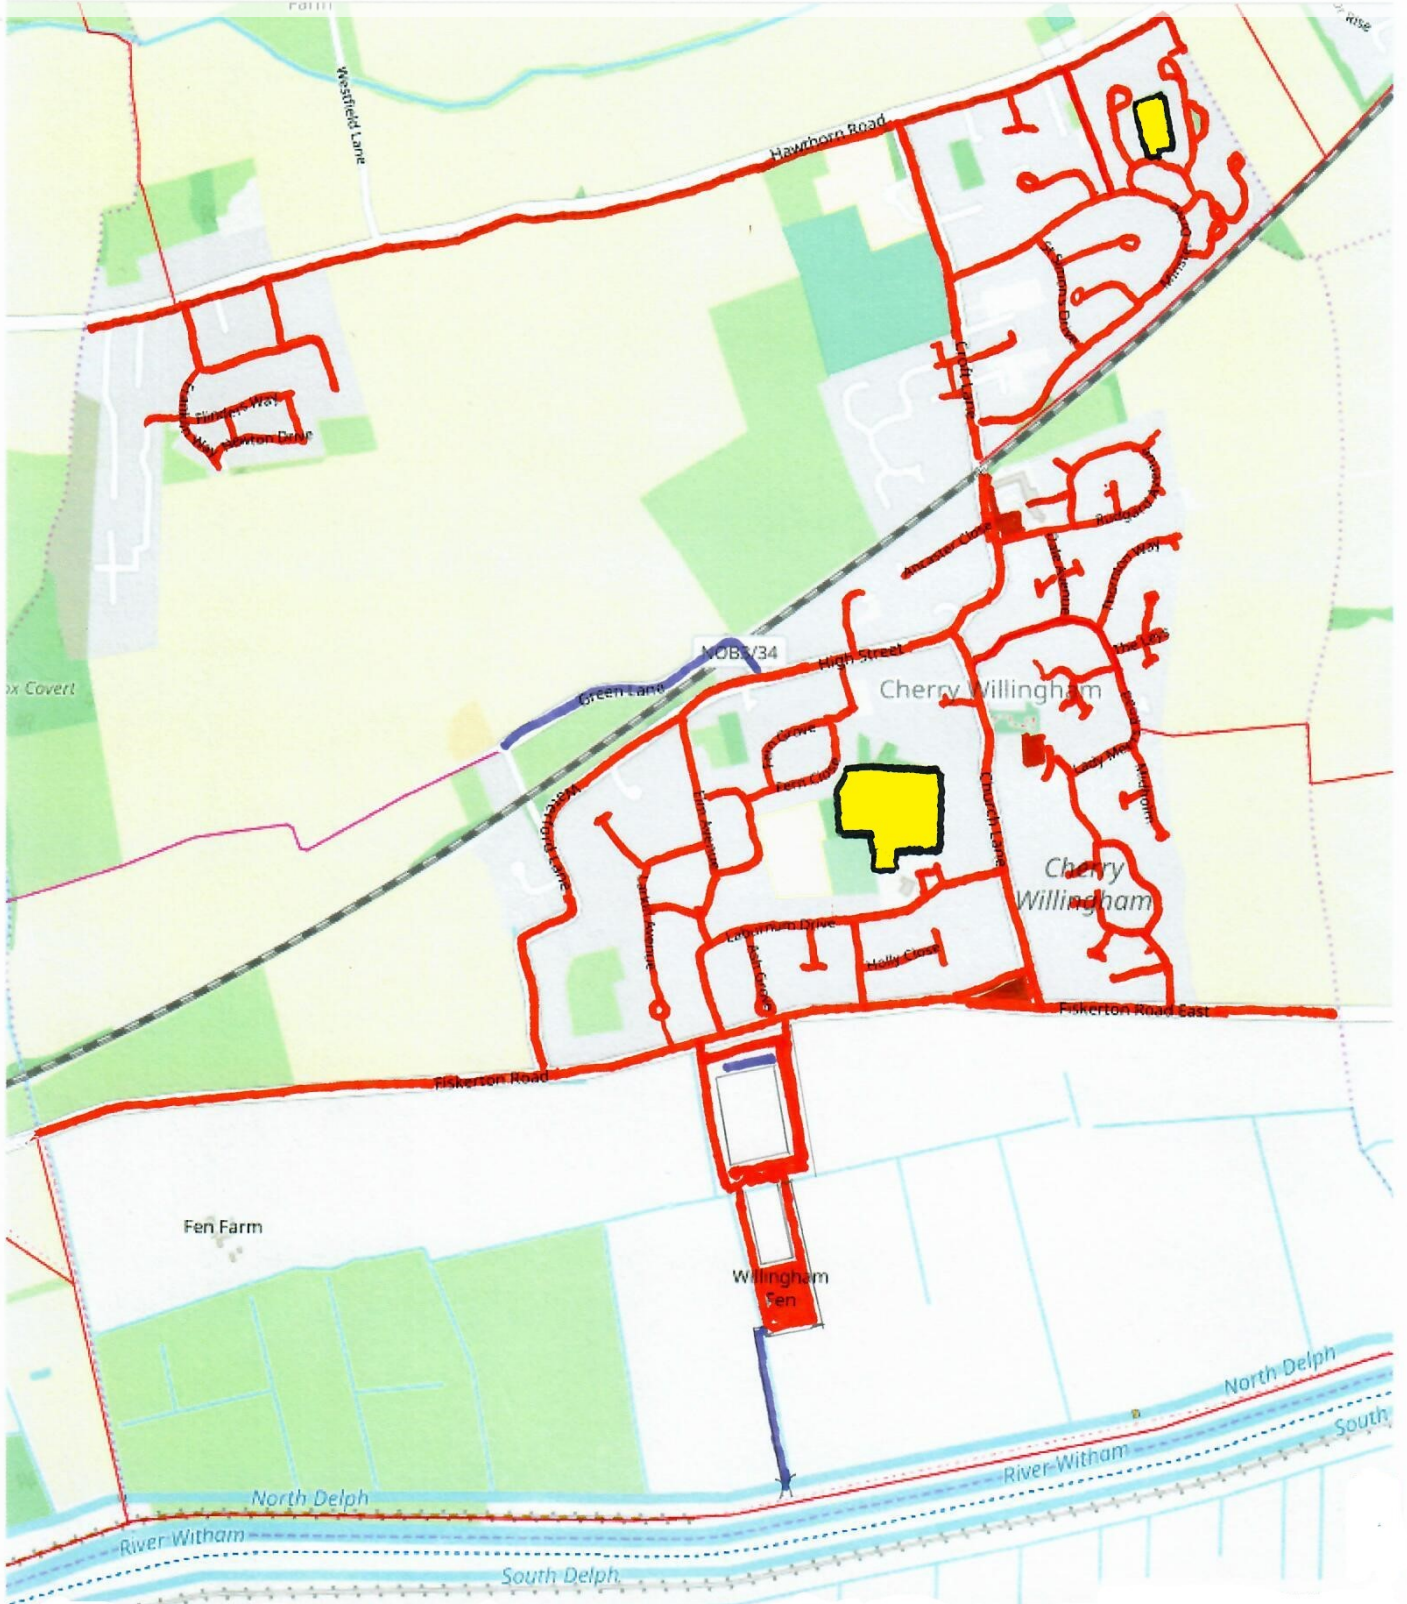

## Cherry Willingham Parish Council - Dogs On Leads

Map showing where Dogs must be On Lead. It also shows where Dogs can be Off Lead and where Dogs are Banned on areas within the jurisdiction of the Parish Council.

- Key**
-  Dogs must be On Lead (Includes verges and footway)
  -  Dogs allowed off Lead (But under close control)
  -  Dogs Banned (apart from assistance dogs)

The Parish Council Dog Order 2013 relates to dogs on/off lead and where dogs are banned and applies to all areas administered by the Parish Council and to all adopted roads and associated footways and verges within the Parish. This map is for guidance only and is based on the LCC list of adopted roads available as of 25th July 2019. Please see the LCC website for the latest definitive list of adopted roads/footways.